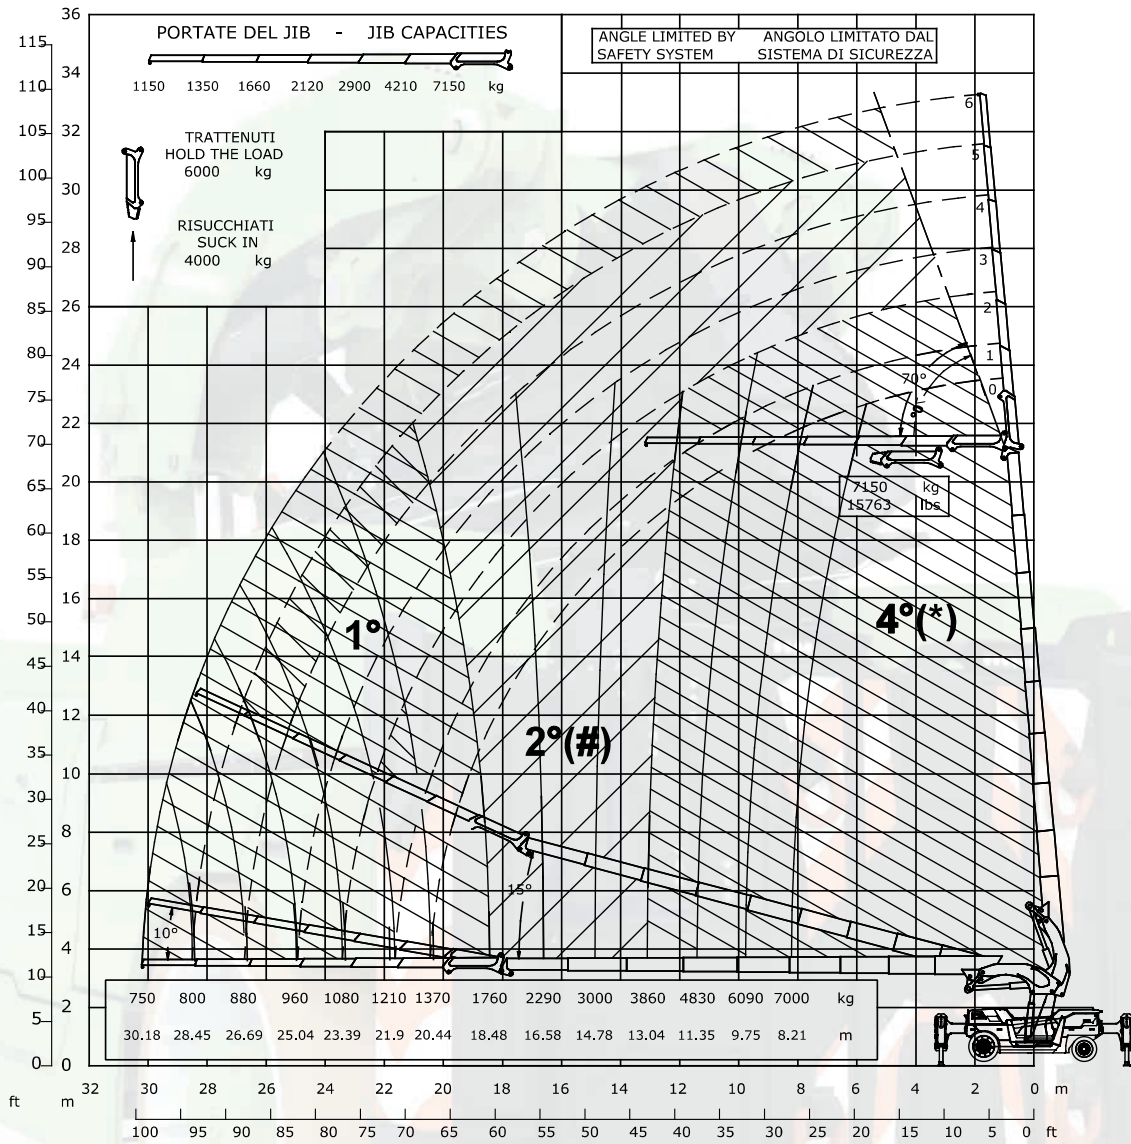

Hydraulic jib F186

Hydraulic jib F186

Hook

4 counterweights + stab.

Load charts

Maximum capacity
Hook: **7,15t**

Hydraulic jib F186

Hydraulic jib F186

Winch

4 counterweights + stab.

Load charts

* Upon request

Maximum capacity
Winch: 7t

Pick & Carry mode

Load charts

Pick & Carry mode

4 counterweights

Maximum capacity
10t