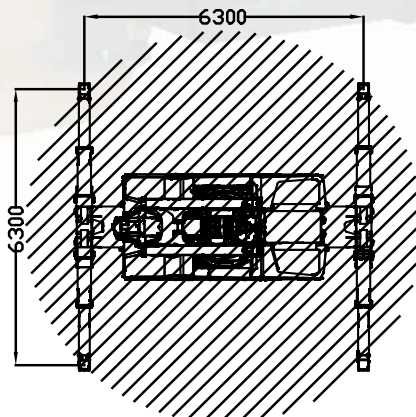

Hydraulic jib F186

Hydraulic jib F186

Hook

4 counterweights + stab.

Load charts

Maximum capacity
Hook: **7,15t**

Hydraulic jib F186

Hydraulic jib F186

Winch

4 counterweights + stab.

Load charts

* Upon request

Maximum capacity
Winch: 7t

Pick & Carry mode

Load charts

Pick & Carry mode

4 counterweights

Maximum capacity
10t