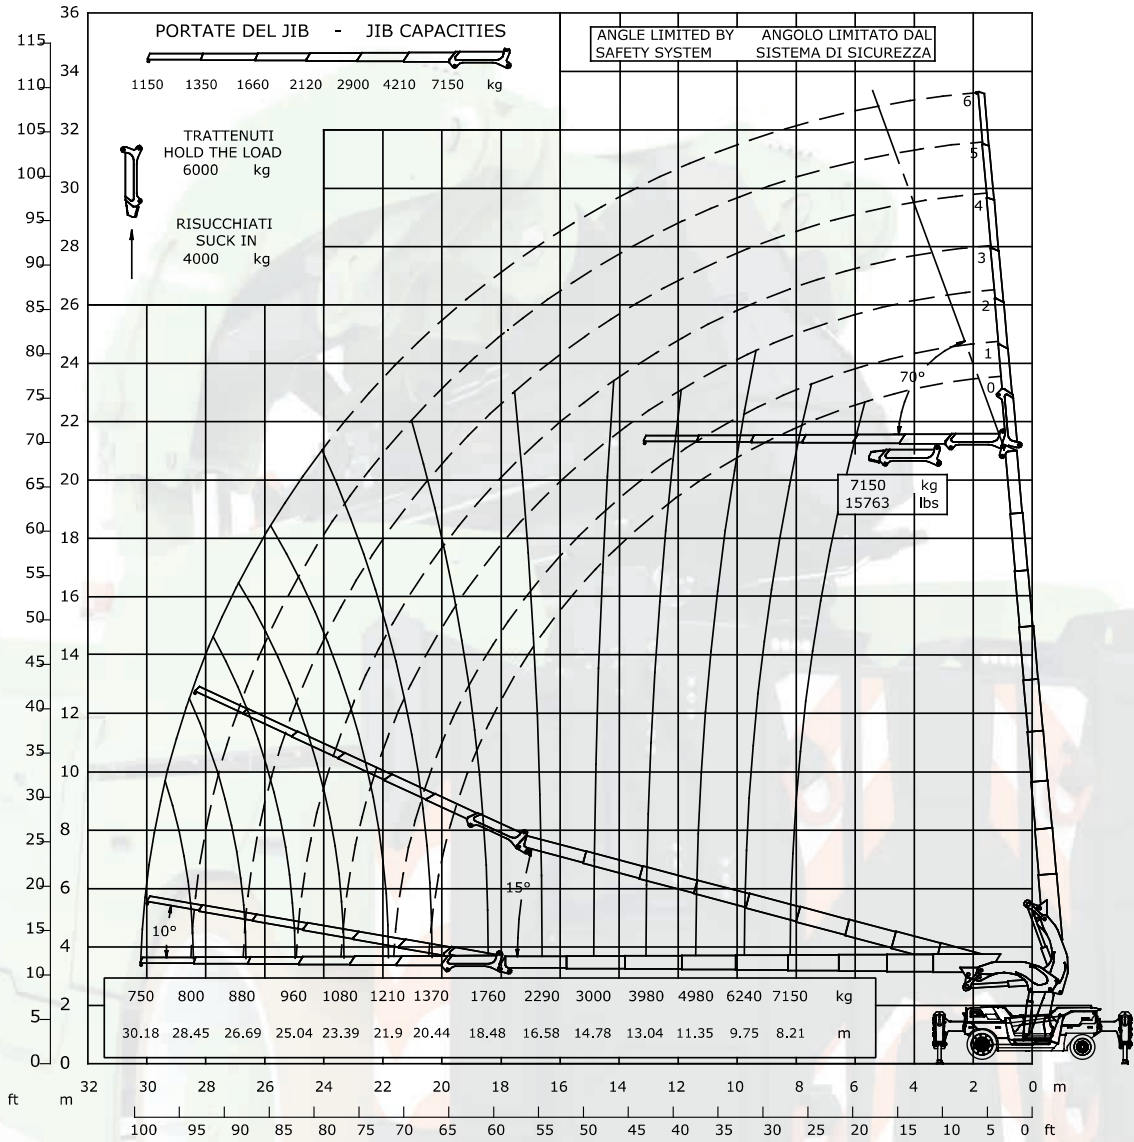

Hydraulic jib F186

Hydraulic jib F186

Hook

4 counterweights + stab.

Load charts

Maximum capacity
Hook: **7,15t**

Hydraulic jib F186

Hydraulic jib F186

Winch

4 counterweights + stab.

Load charts

* Upon request

Maximum capacity
Winch: 7t

Pick & Carry mode

Load charts

Pick & Carry mode

4 counterweights

Maximum capacity
10t