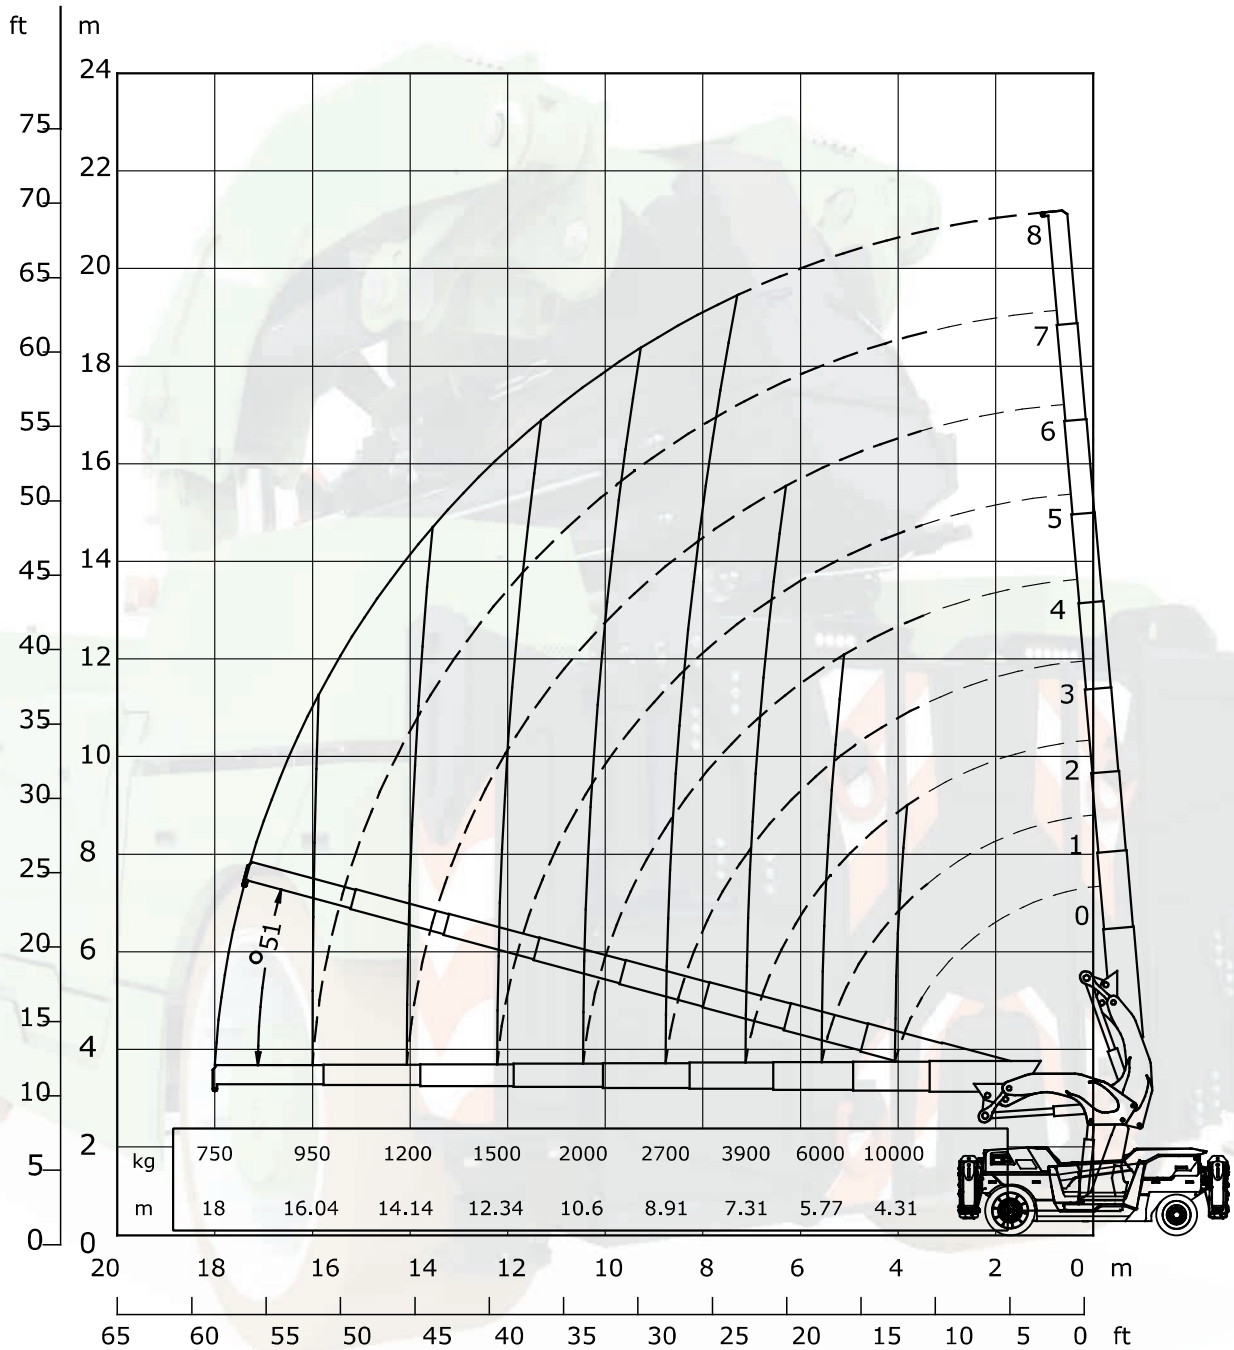

Hydraulic jib F186

Hydraulic jib F186

Hook

4 counterweights + stab.

Load charts

Maximum capacity
Hook: **7,15t**

Hydraulic jib F186

Hydraulic jib F186

Winch

4 counterweights + stab.

Load charts

* Upon request

Maximum capacity
Winch: 7t

Pick & Carry mode

Load charts

Pick & Carry mode

4 counterweights

Maximum capacity
10t