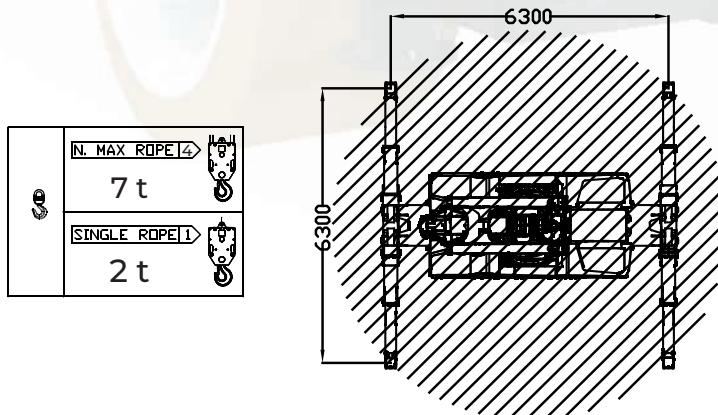

Hydraulic jib F186

Hydraulic jib F186

Hook

4 counterweights + stab.

Load charts

Maximum capacity
Hook: **7,15t**

Hydraulic jib F186

Hydraulic jib F186

Winch

4 counterweights + stab.

Load charts

* Upon request

Maximum capacity
Winch: 7t

Pick & Carry mode

Load charts

Pick & Carry mode