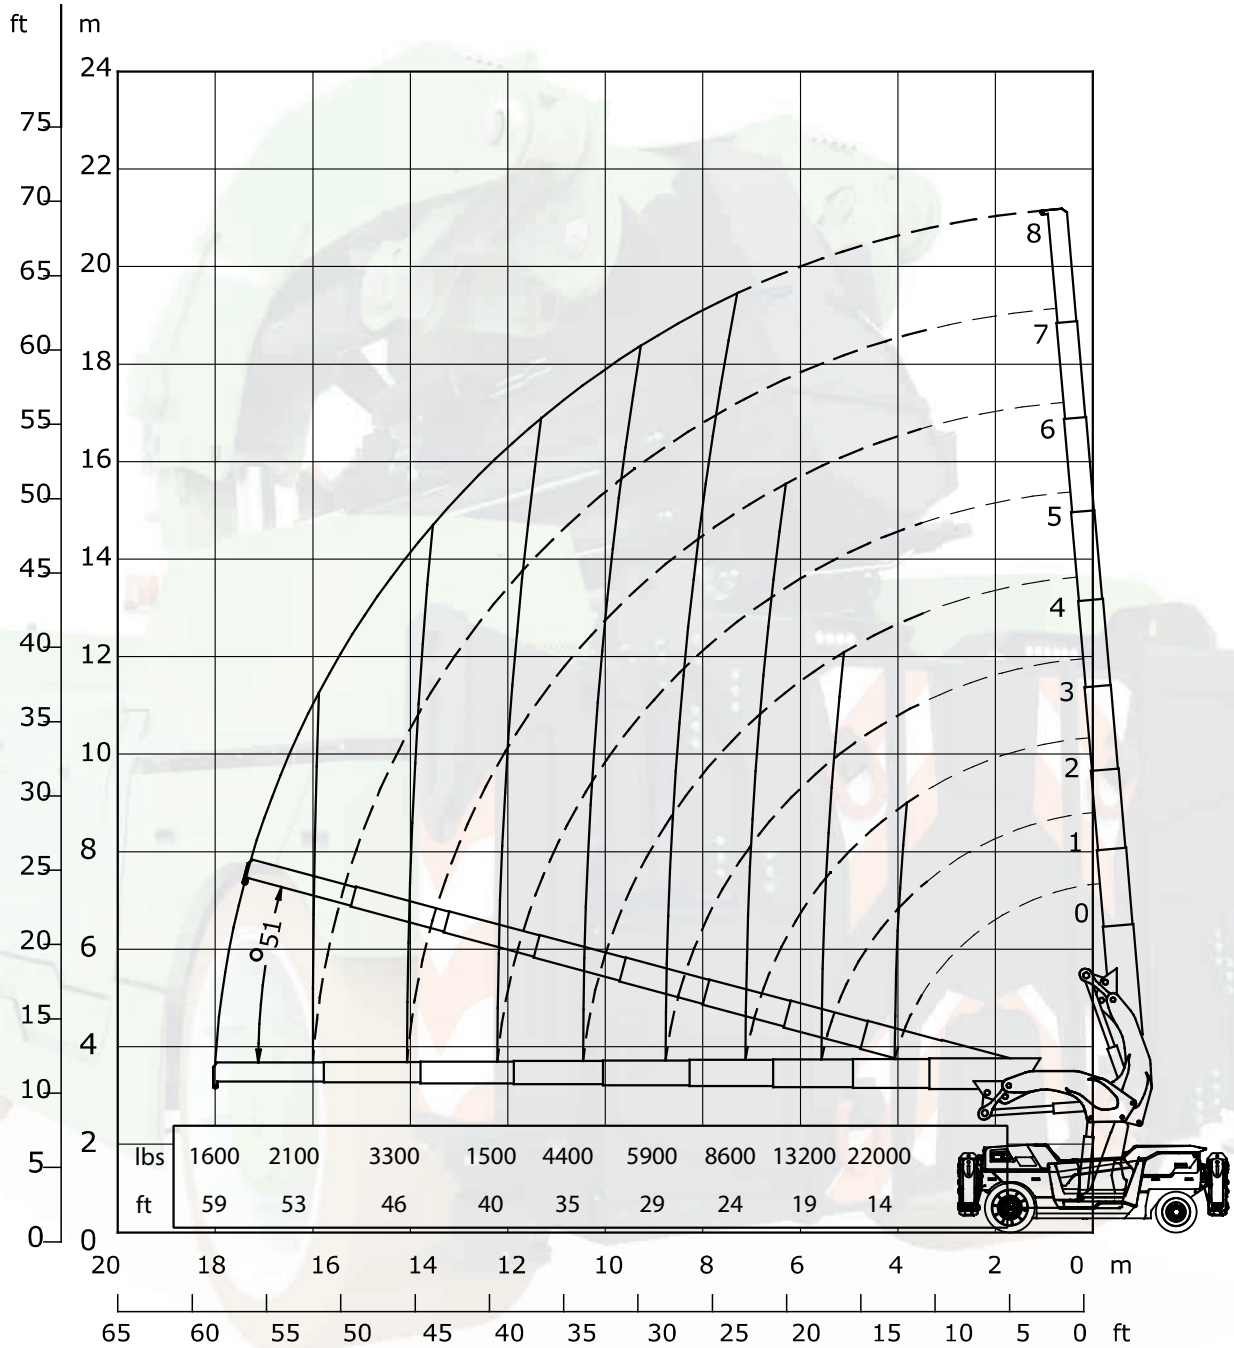

Hydraulic jib F186

Hydraulic jib F186

Hook

4 counterweights + stab.

Load charts

Maximum capacity
Hook: **15700 lbs**

Hydraulic jib F186

Hydraulic jib F186
Winch
4 counterweights + stab.

Load charts

* Upon request

Maximum capacity
Winch: 15400 lbs

Pick & Carry mode

Load charts

Pick & Carry mode

4 counterweights

Maximum capacity
22000 lbs