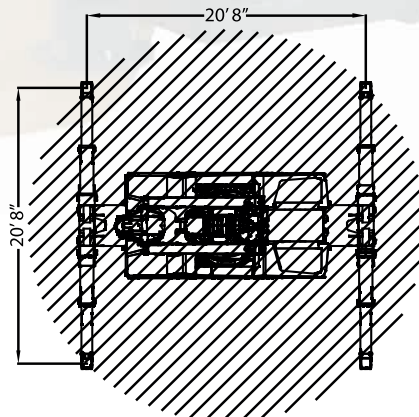

Hydraulic jib F186

Hydraulic jib F186

Hook

4 counterweights + stab.

Load charts

Maximum capacity
Hook: **15700 lbs**

Hydraulic jib F186

Hydraulic jib F186
Winch
4 counterweights + stab.

Load charts

* Upon request

Maximum capacity
Winch: 15400 lbs

Pick & Carry mode

Load charts

Pick & Carry mode

4 counterweights

Maximum capacity
22000 lbs