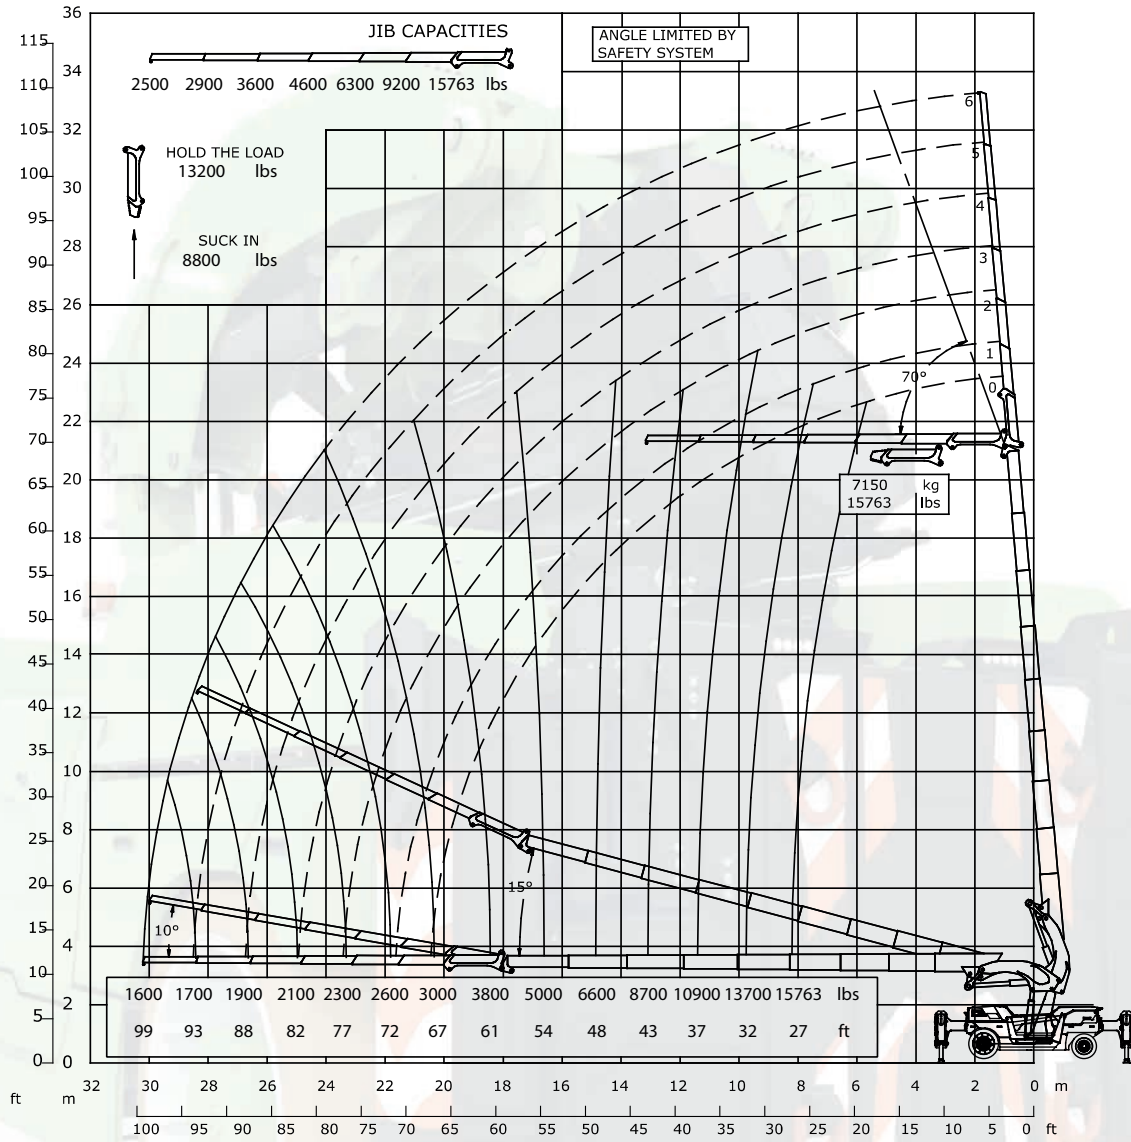

Hydraulic jib F186

Hydraulic jib F186

Hook

4 counterweights + stab.

Load charts

Maximum capacity
Hook: **15700 lbs**

Hydraulic jib F186

Hydraulic jib F186
Winch
4 counterweights + stab.

Load charts

* Upon request

Maximum capacity
Winch: 15400 lbs

Pick & Carry mode

Load charts

Pick & Carry mode

4 counterweights

Maximum capacity
22000 lbs