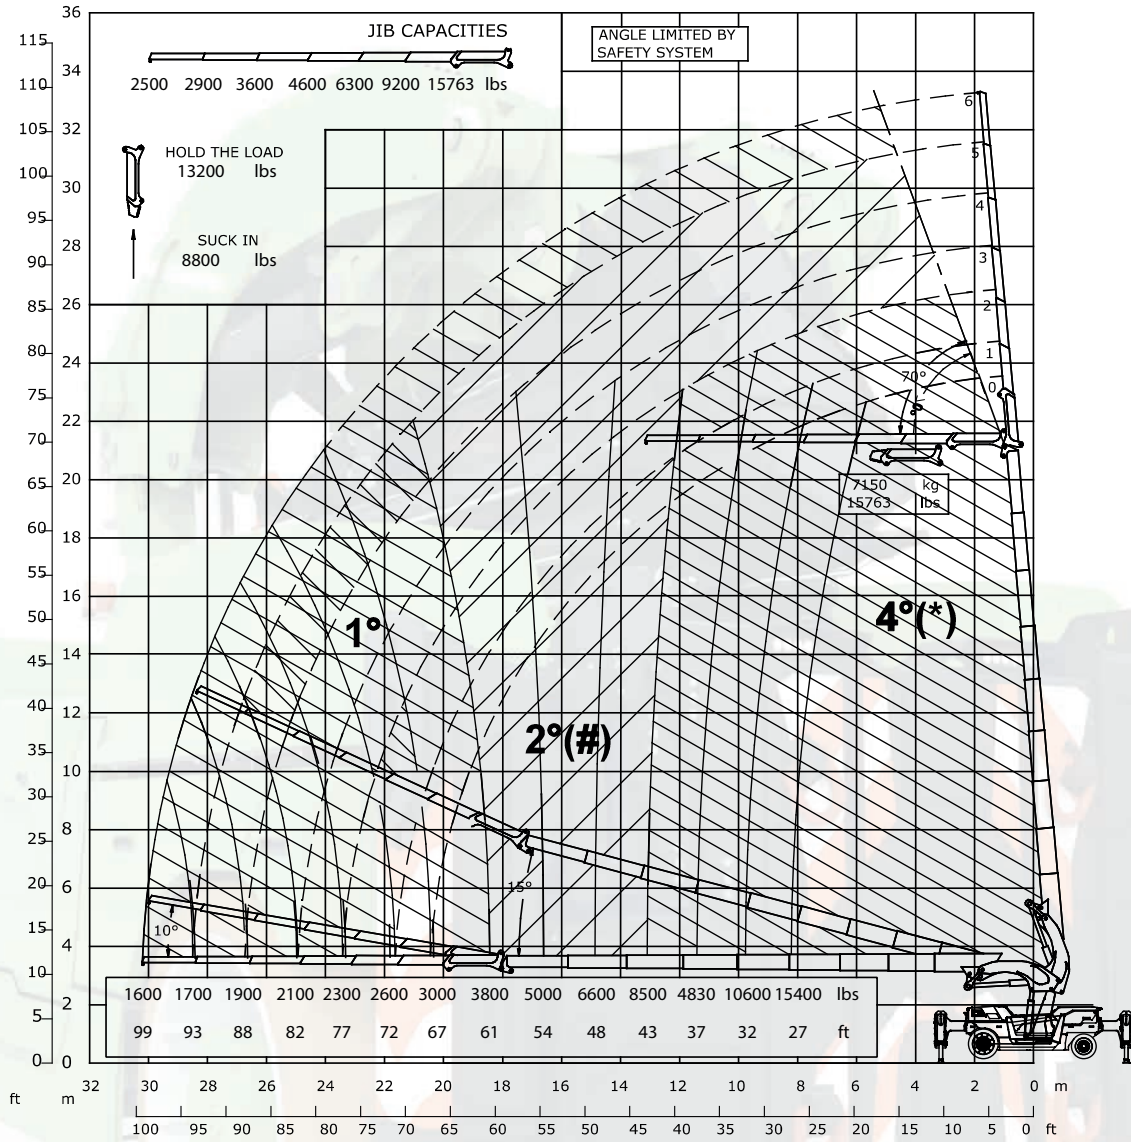

Hydraulic jib F186

Hydraulic jib F186

Hook

4 counterweights + stab.

Load charts

Maximum capacity
Hook: **15700 lbs**

Hydraulic jib F186

Hydraulic jib F186
Winch
4 counterweights + stab.

Load charts

* Upon request

Maximum capacity
Winch: 15400 lbs

Pick & Carry mode

Load charts

Pick & Carry mode

4 counterweights

Maximum capacity
22000 lbs