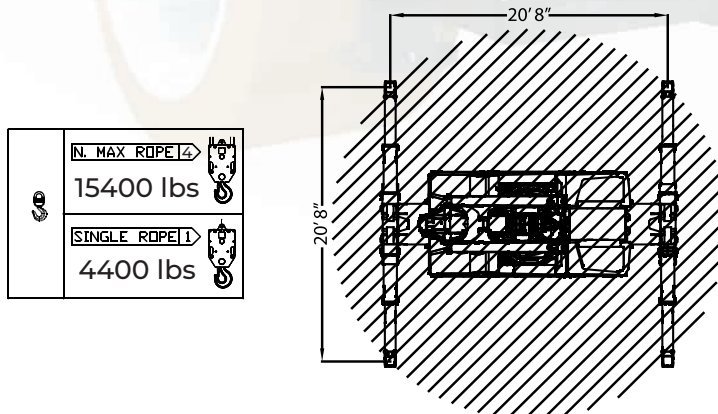

Hydraulic jib F186

Hydraulic jib F186

Hook

4 counterweights + stab.

Load charts

Maximum capacity
Hook: **15700 lbs**

Hydraulic jib F186

Hydraulic jib F186
Winch
4 counterweights + stab.

Load charts

* Upon request

Maximum capacity
Winch: 15400 lbs

Pick & Carry mode

Load charts

Pick & Carry mode

4 counterweights

Maximum capacity
22000 lbs