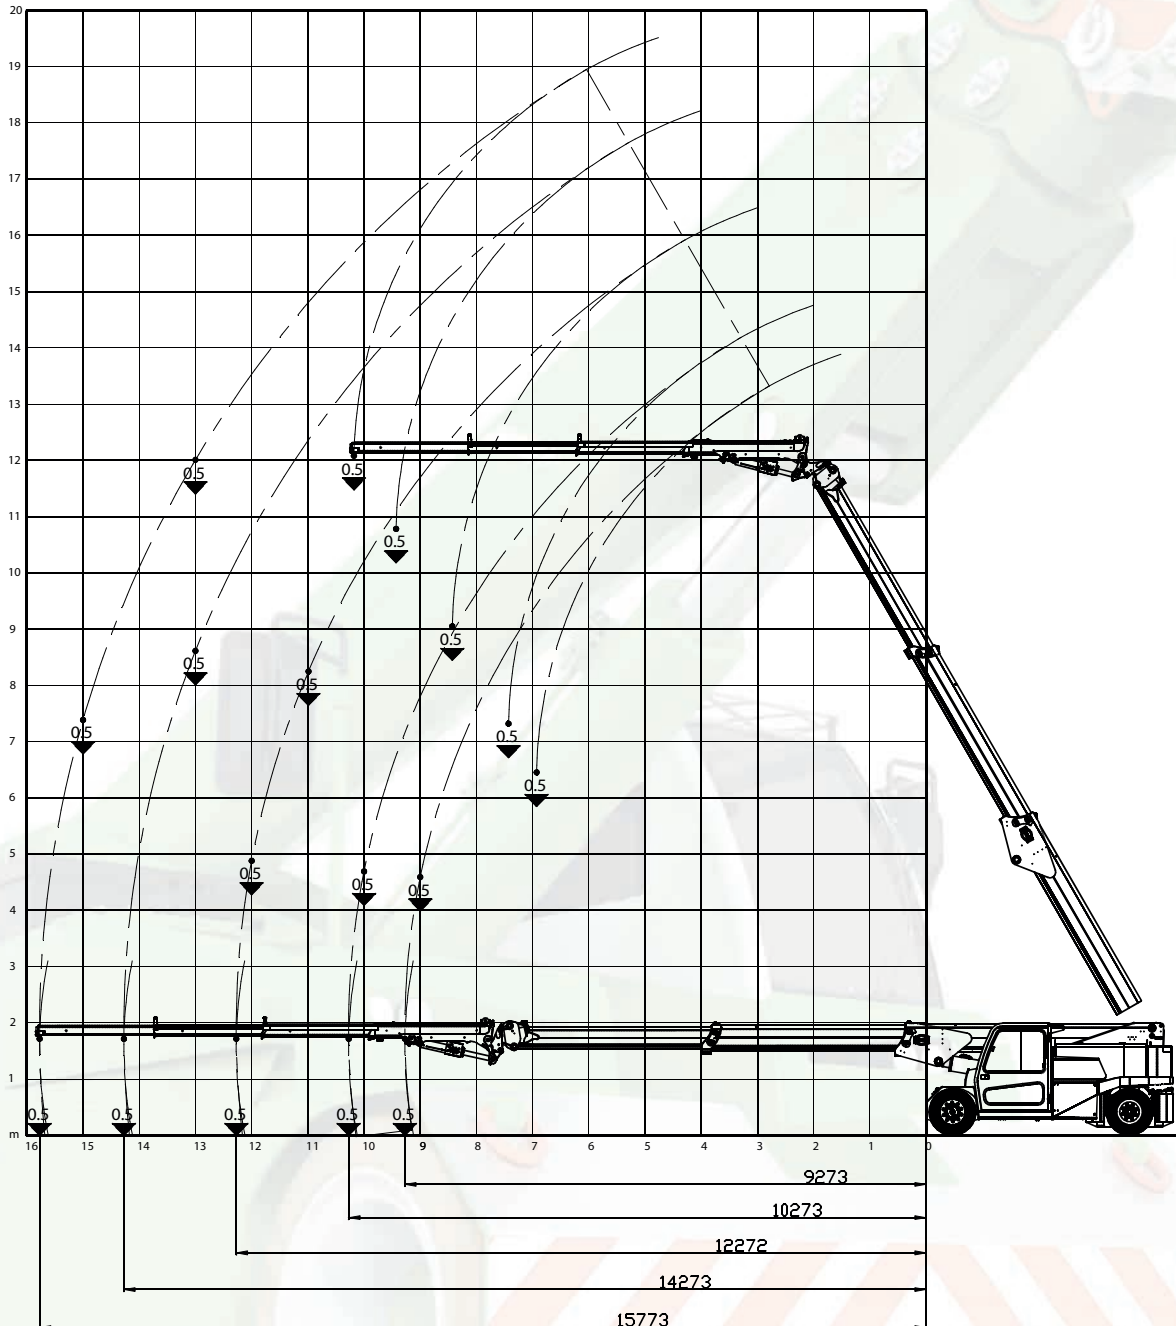

Maximum capacity
 Winch: **8,5t**

Hydraulic jib 7t@2.2m

Load charts

- Hydraulic jib 7t@2.2m
- Hook
- 3 counterweights
- Extended

Hydraulic jib 7t@2.2m

	N. MAX. ROPE ↗	
	4 t	
	SINGLE ROPE ↗	
	2,75 t	

Load charts

- Hydraulic jib 7t@2.2m
- Winch
- 3 counterweights
- Extended

Hydraulic jib 7t@2.2m

Load charts

- Hydraulic jib 7t@2.2m
- Hook
- 3 counterweights
- Retracted

Maximum capacity
Hook: **7t**

Hydraulic jib 7t@2.2m

	N. MAX. ROPE 4	
	7 t	
	SINGLE ROPE 1	
	2,75 t	

Load charts

- Hydraulic jib 7t@2.2m
- Winch
- 3 counterweights
- Retracted

Maximum capacity
Winch: 7t

Hydraulic jib F63

Load charts

Hydraulic jib F63

Hook

3 counterweights

Extended

Forks 8t@0.6m

Load charts

Forks 8t@0.6m
3 counterweights

Maximum capacity
8t