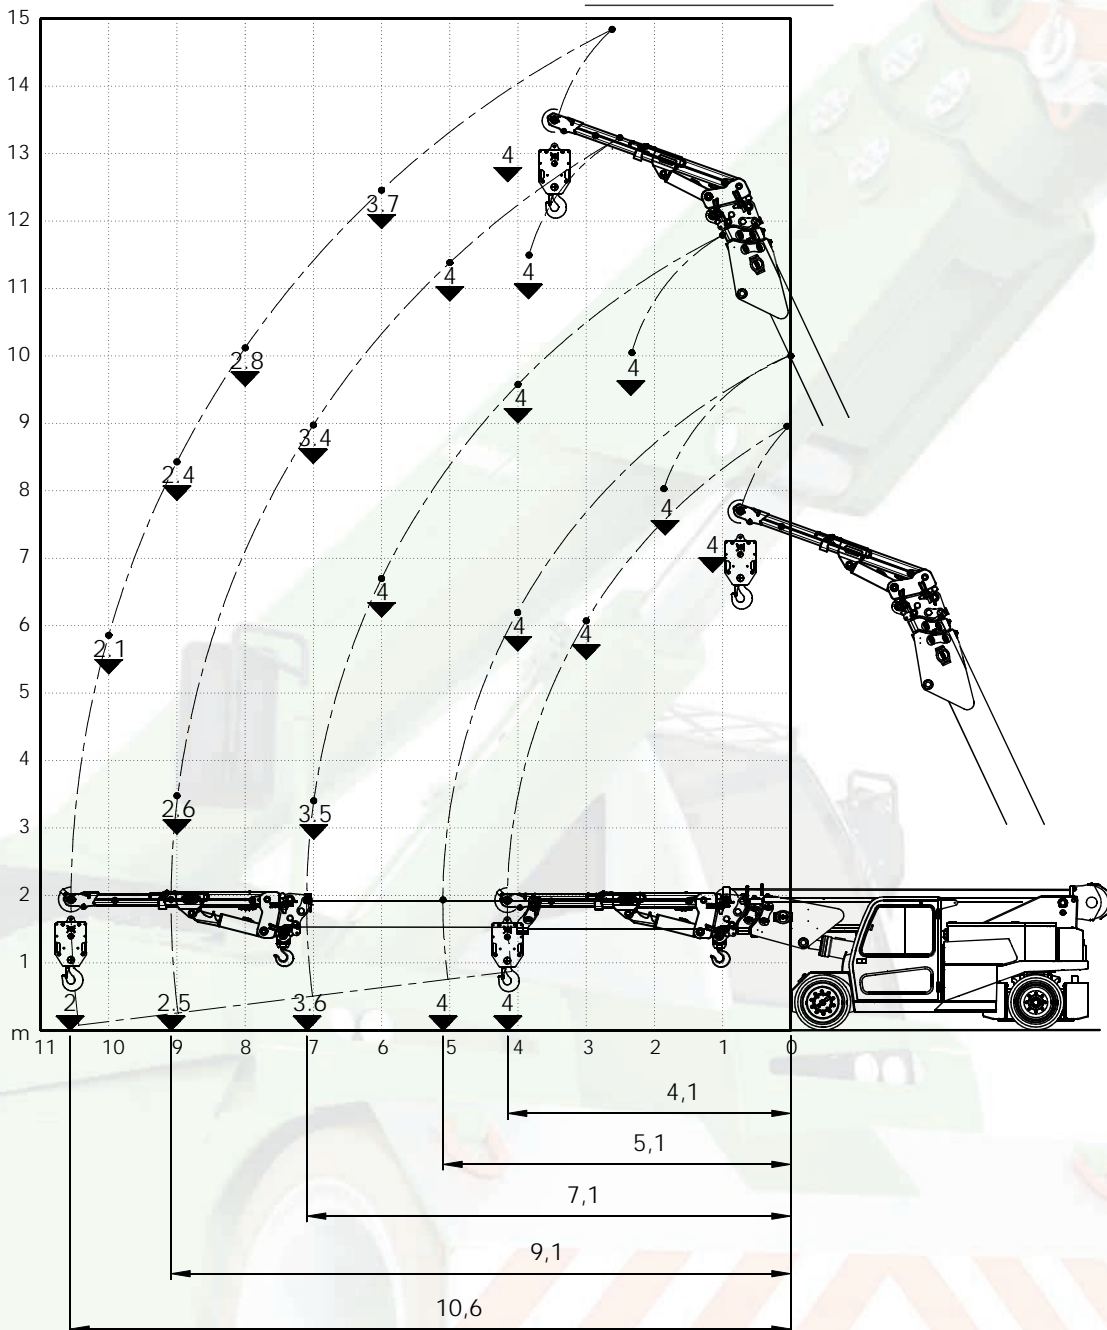

Maximum capacity
 Winch: **8,5t**

Hydraulic jib 7t@2.2m

Load charts

- Hydraulic jib 7t@2.2m
- Hook
- 3 counterweights
- Extended

Hydraulic jib 7t@2.2m

	N. MAX. ROPE ↗	
	4 t	
	SINGLE ROPE ↗	
	2,75 t	

Load charts

- Hydraulic jib 7t@2.2m
- Winch
- 3 counterweights
- Extended

Hydraulic jib 7t@2.2m

Load charts

- Hydraulic jib 7t@2.2m
- Hook
- 3 counterweights
- Retracted

Maximum capacity
Hook: **7t**

Hydraulic jib 7t@2.2m

	N. MAX. ROPE 4	
	7 t	
	SINGLE ROPE 1	
	2,75 t	

Load charts

- Hydraulic jib 7t@2.2m
- Winch
- 3 counterweights
- Retracted

Maximum capacity
Winch: 7t

Hydraulic jib F63

Load charts

Hydraulic jib F63

Hook