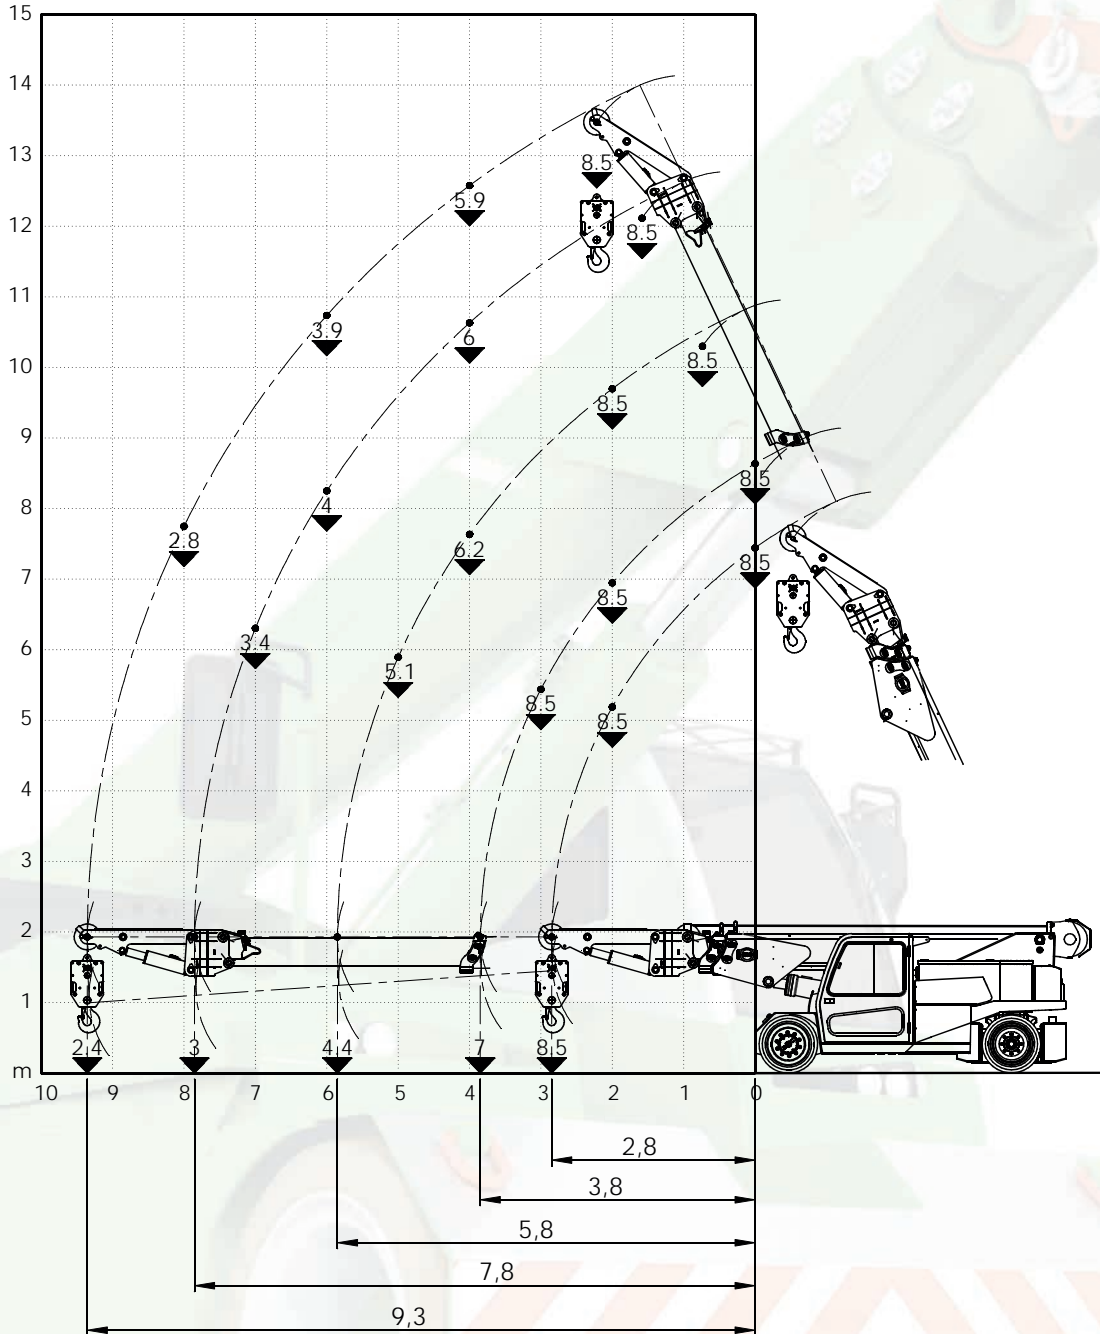

	N. MAX ROPE L	
	11 t	
	SINGLE ROPE L	
	2,75 t	

Load charts

Articulated jib 13t@1m
Winch
3 counterweights

Maximum capacity
Winch: 11t

Extension 7t@1m on articulated jib 13t@1m

	N. MAX ROPEL	
	7 t	
	SINGLE ROPEL	
	2,75 t	

Load charts

- Extension 7t@1m
- Articulated jib 13t@1m
- Winch
- 3 counterweights

Maximum capacity
Winch: 7t

Hydraulic jib 8.5t@1.8m

	N. MAX ROPE 1/2	
	8,5 t	
	SINGLE ROPE 1/2	
	2,75 t	

Load charts

Hydraulic jib 8.5t@1.8m
 Winch
 3 counterweights

Maximum capacity
 Winch: **8,5t**

Hydraulic jib 7t@2.2m

Load charts

- Hydraulic jib 7t@2.2m
- Hook
- 3 counterweights
- Extended

Hydraulic jib 7t@2.2m

	N. MAX. ROPE ↗	
	4 t	
	SINGLE ROPE ↗	
	2,75 t	

Load charts

	N. MAX. ROPE 4	
	7 t	
	SINGLE ROPE 1	
	2,75 t	

Load charts

- Hydraulic jib 7t@2.2m
- Winch
- 3 counterweights
- Retracted

Maximum capacity
Winch: 7t

Hydraulic jib F63

Load charts

Hydraulic jib F63

Hook