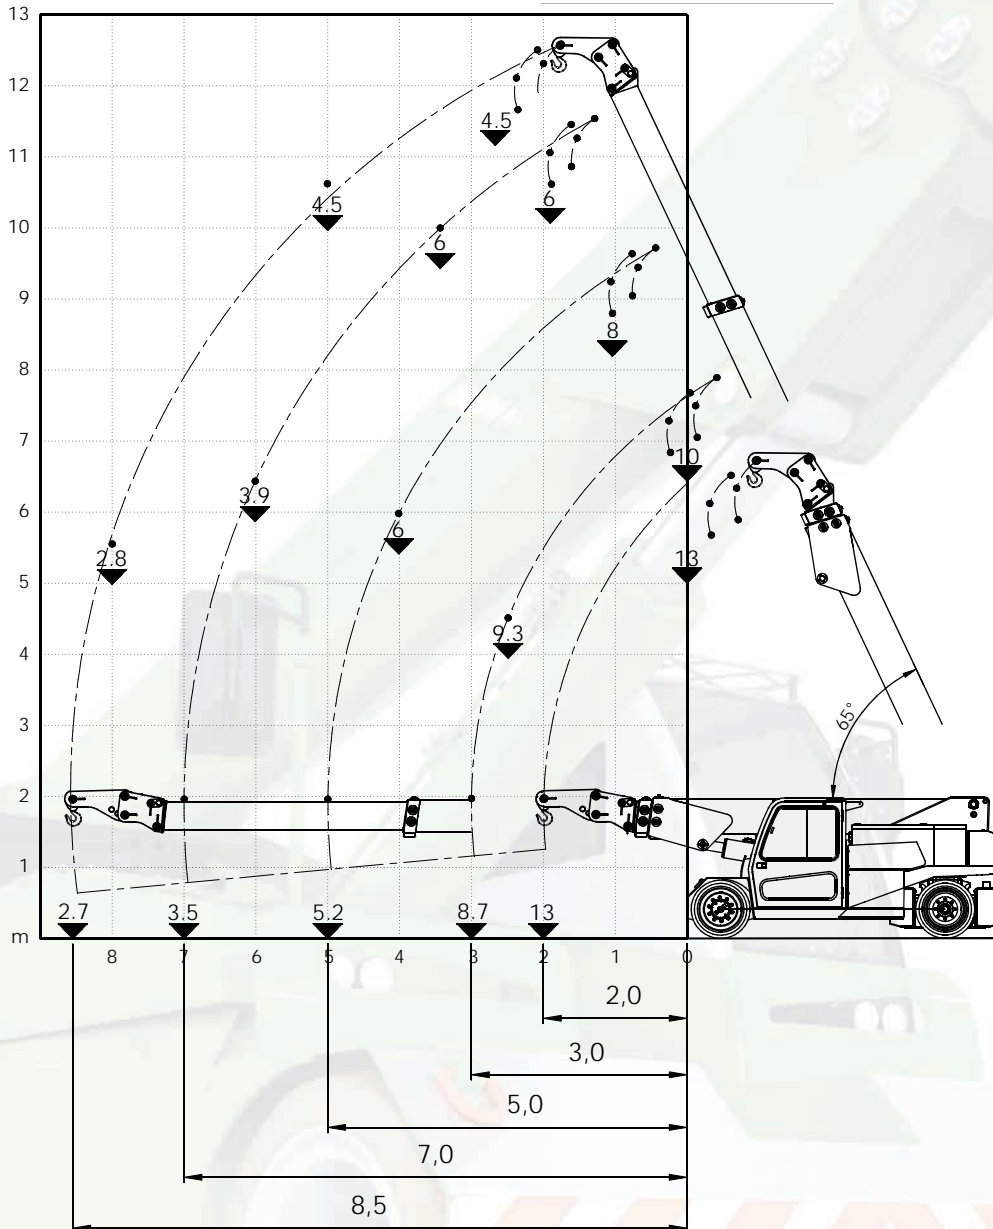

Articulated jib 13t@1m

Load charts

Articulated jib 13t@1m

Hook

3 counterweights

Maximum capacity

Hook: 13t

Articulated jib 13t@1m

	N. MAX ROPE L	
	11 t	
	SINGLE ROPE L	
	2,75 t	

Load charts

Articulated jib 13t@1m
Winch
3 counterweights

Maximum capacity
Winch: 11t

Extension 7t@1m on articulated jib 13t@1m

	N. MAX ROPEL	
	7 t	
	SINGLE ROPEL	
	2,75 t	

Load charts

- Extension 7t@1m
- Articulated jib 13t@1m
- Winch
- 3 counterweights

Maximum capacity
Winch: 7t

Hydraulic jib 8.5t@1.8m

	N. MAX ROPE 1/2	
	8,5 t	
	SINGLE ROPE 1/2	
	2,75 t	

Load charts

Hydraulic jib 8.5t@1.8m
 Winch
 3 counterweights

Maximum capacity
 Winch: **8,5t**

Hydraulic jib 7t@2.2m

Load charts

- Hydraulic jib 7t@2.2m
- Hook
- 3 counterweights
- Extended

Hydraulic jib 7t@2.2m

	N. MAX. ROPE ↗	
	4 t	
	SINGLE ROPE ↗	
	2,75 t	

Load charts