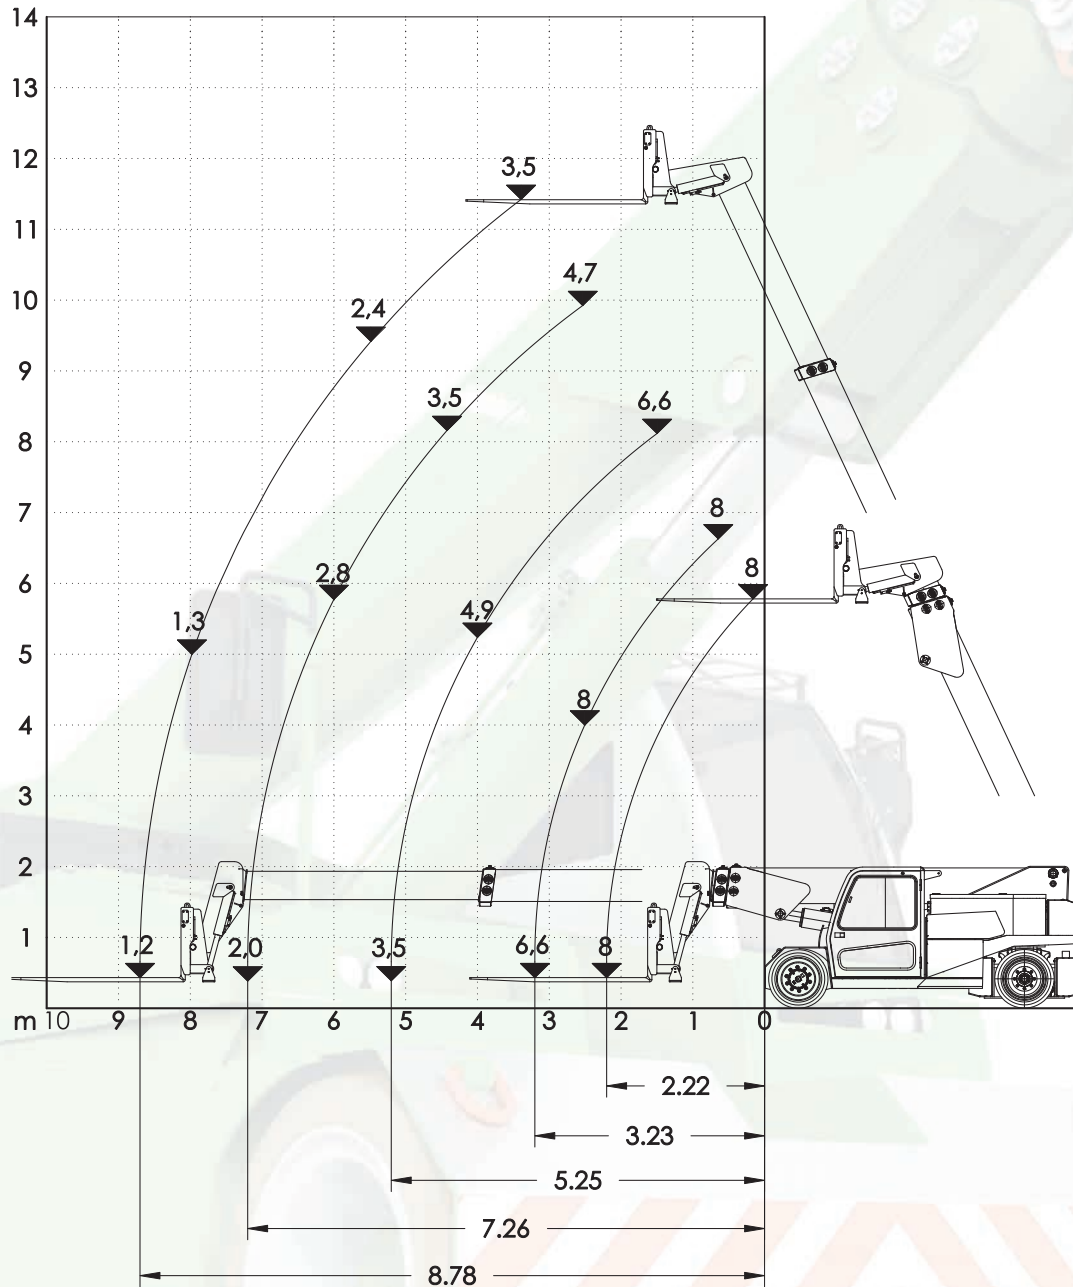

Maximum capacity
 Winch: **8,5t**

Hydraulic jib 7t@2.2m

Load charts

- Hydraulic jib 7t@2.2m
- Hook
- 3 counterweights
- Extended

Hydraulic jib 7t@2.2m

	N. MAX. ROPE ↗	
	4 t	
	SINGLE ROPE ↗	
	2,75 t	

Load charts

- Hydraulic jib 7t@2.2m
- Winch
- 3 counterweights
- Extended

Hydraulic jib 7t@2.2m

Load charts

- Hydraulic jib 7t@2.2m
- Hook
- 3 counterweights
- Retracted

Maximum capacity
Hook: **7t**

Hydraulic jib 7t@2.2m

	N. MAX. ROPE 4	
	7 t	
	SINGLE ROPE 1	
	2,75 t	

Load charts

- Hydraulic jib 7t@2.2m
- Winch
- 3 counterweights
- Retracted

Maximum capacity
Winch: 7t

Hydraulic jib F63

Load charts

Hydraulic jib F63

Hook

3 counterweights

Extended

Forks 8t@0.6m

Load charts

Forks 8t@0.6m
3 counterweights

Maximum capacity
8t