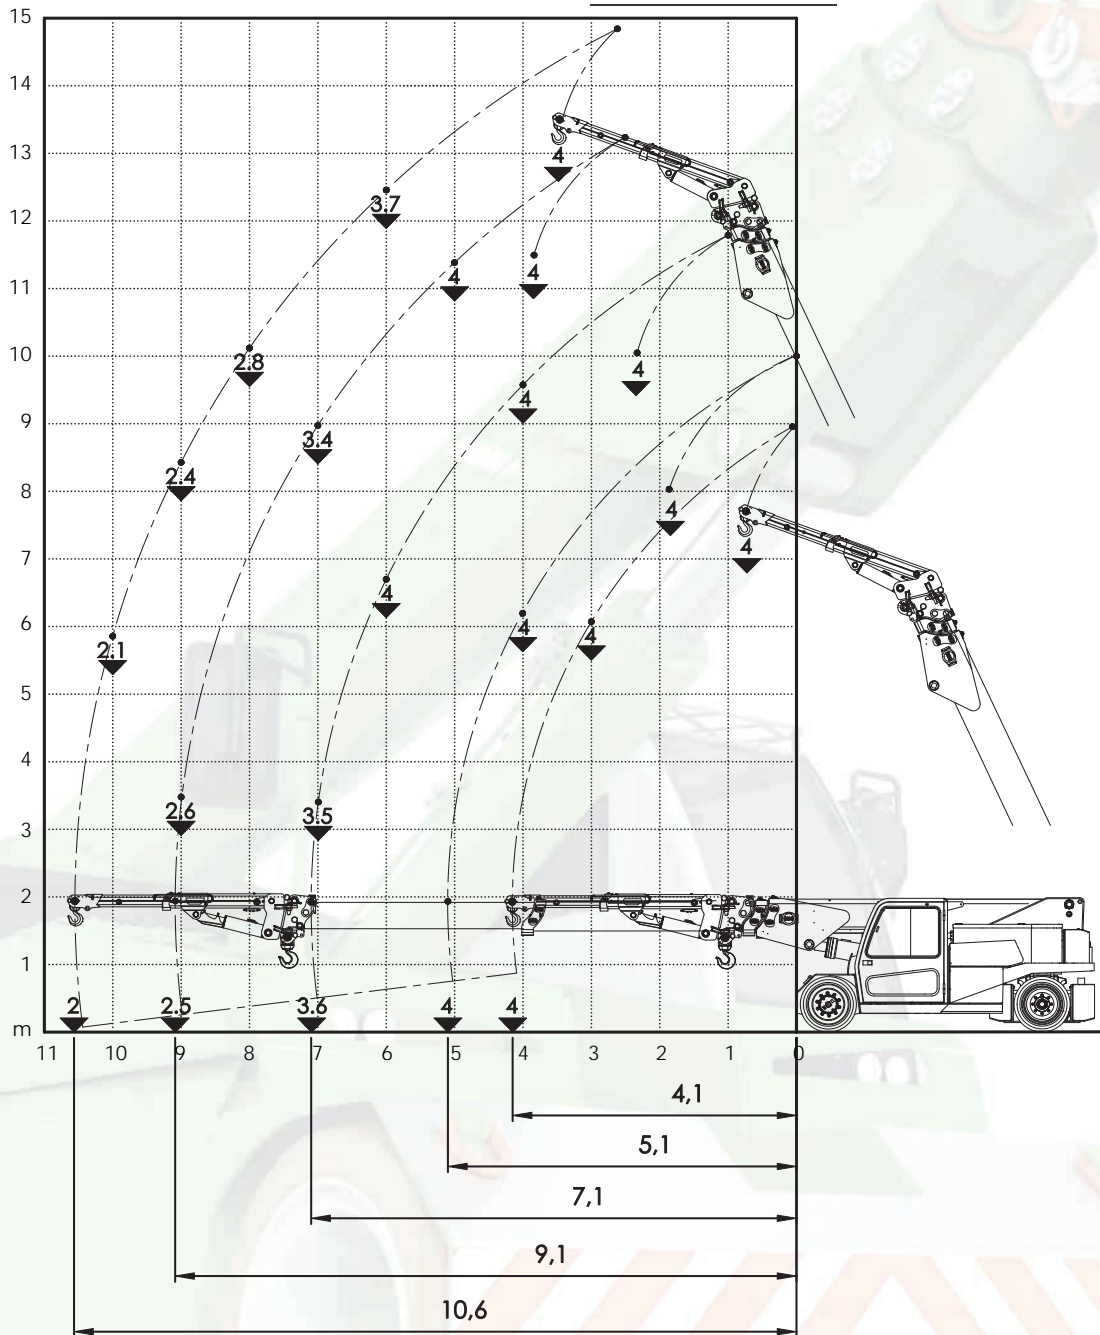

Load charts

- Extension 7t@1m
- Articulated jib 13t@1m
- Winch
- 3 counterweights

Maximum capacity
Winch: 7t

Hydraulic jib 8.5t@1.8m

	N. MAX ROPE 1/2	
	8,5 t	
	SINGLE ROPE 1/2	
	2,75 t	

Load charts

Hydraulic jib 8.5t@1.8m
 Winch
 3 counterweights

Maximum capacity
 Winch: **8,5t**

Hydraulic jib 7t@2.2m

Load charts

- Hydraulic jib 7t@2.2m
- Hook
- 3 counterweights
- Extended

Hydraulic jib 7t@2.2m

	N. MAX. ROPE ↗	
	4 t	
	SINGLE ROPE ↗	
	2,75 t	

Load charts