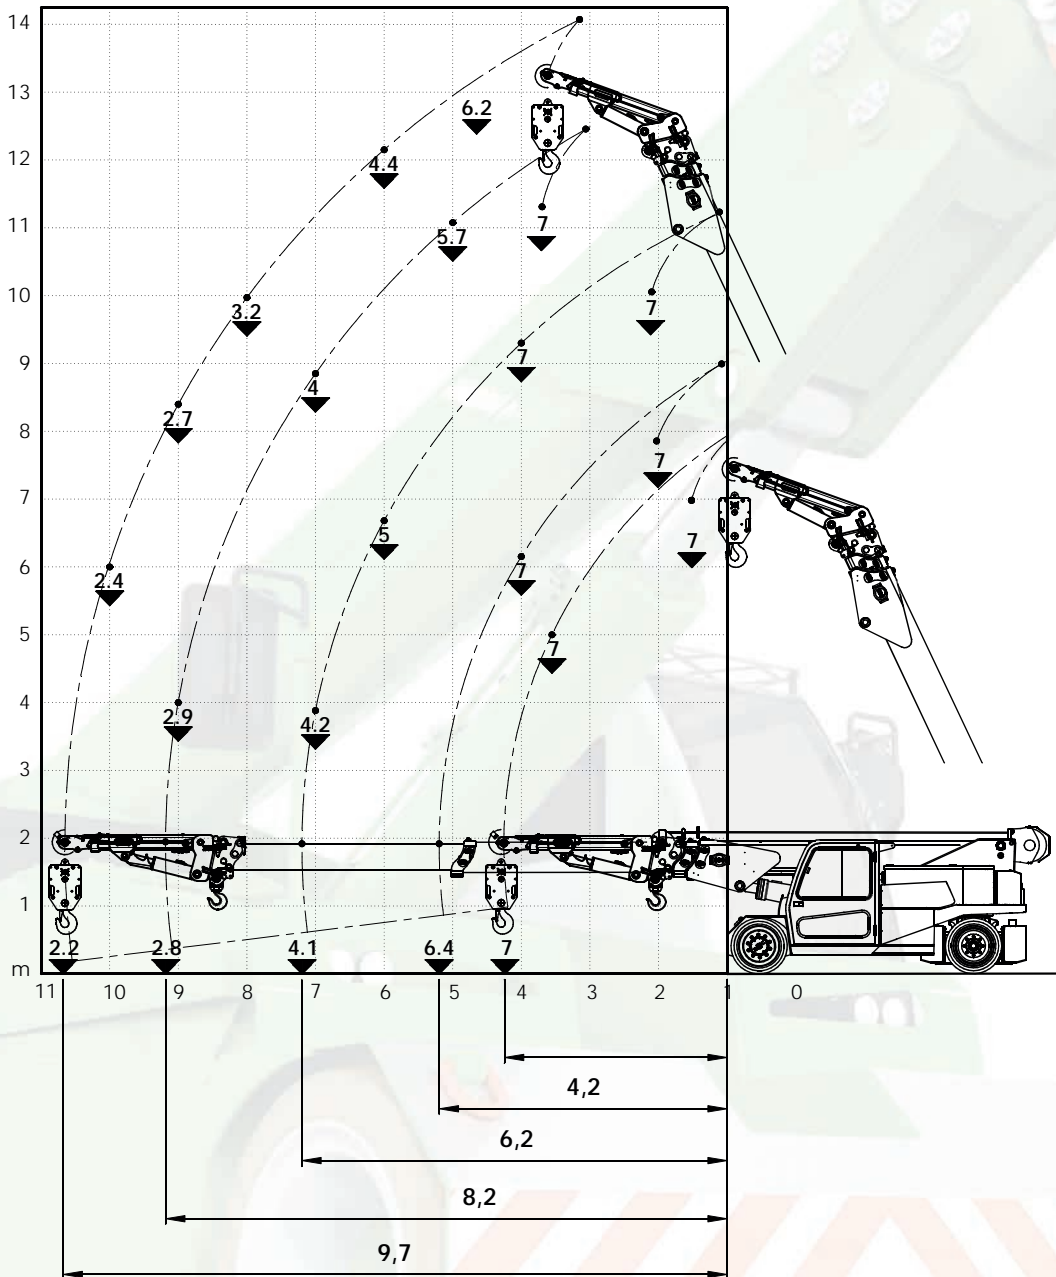

Maximum capacity
 Winch: **8,5t**

Hydraulic jib 7t@2.2m

Load charts

- Hydraulic jib 7t@2.2m
- Hook
- 3 counterweights
- Extended

Hydraulic jib 7t@2.2m

	N. MAX. ROPE ↗	
	4 t	
	SINGLE ROPE ↗	
	2,75 t	

Load charts

- Hydraulic jib 7t@2.2m
- Winch
- 3 counterweights
- Extended

Hydraulic jib 7t@2.2m

Load charts

- Hydraulic jib 7t@2.2m
- Hook
- 3 counterweights
- Retracted

Maximum capacity
Hook: **7t**

Hydraulic jib 7t@2.2m

	N. MAX. ROPE 4	
	7 t	
	SINGLE ROPE 1	
	2,75 t	

Load charts

- Hydraulic jib 7t@2.2m
- Winch
- 3 counterweights
- Retracted

Maximum capacity
Winch: 7t

Hydraulic jib F63

Load charts

Hydraulic jib F63

Hook