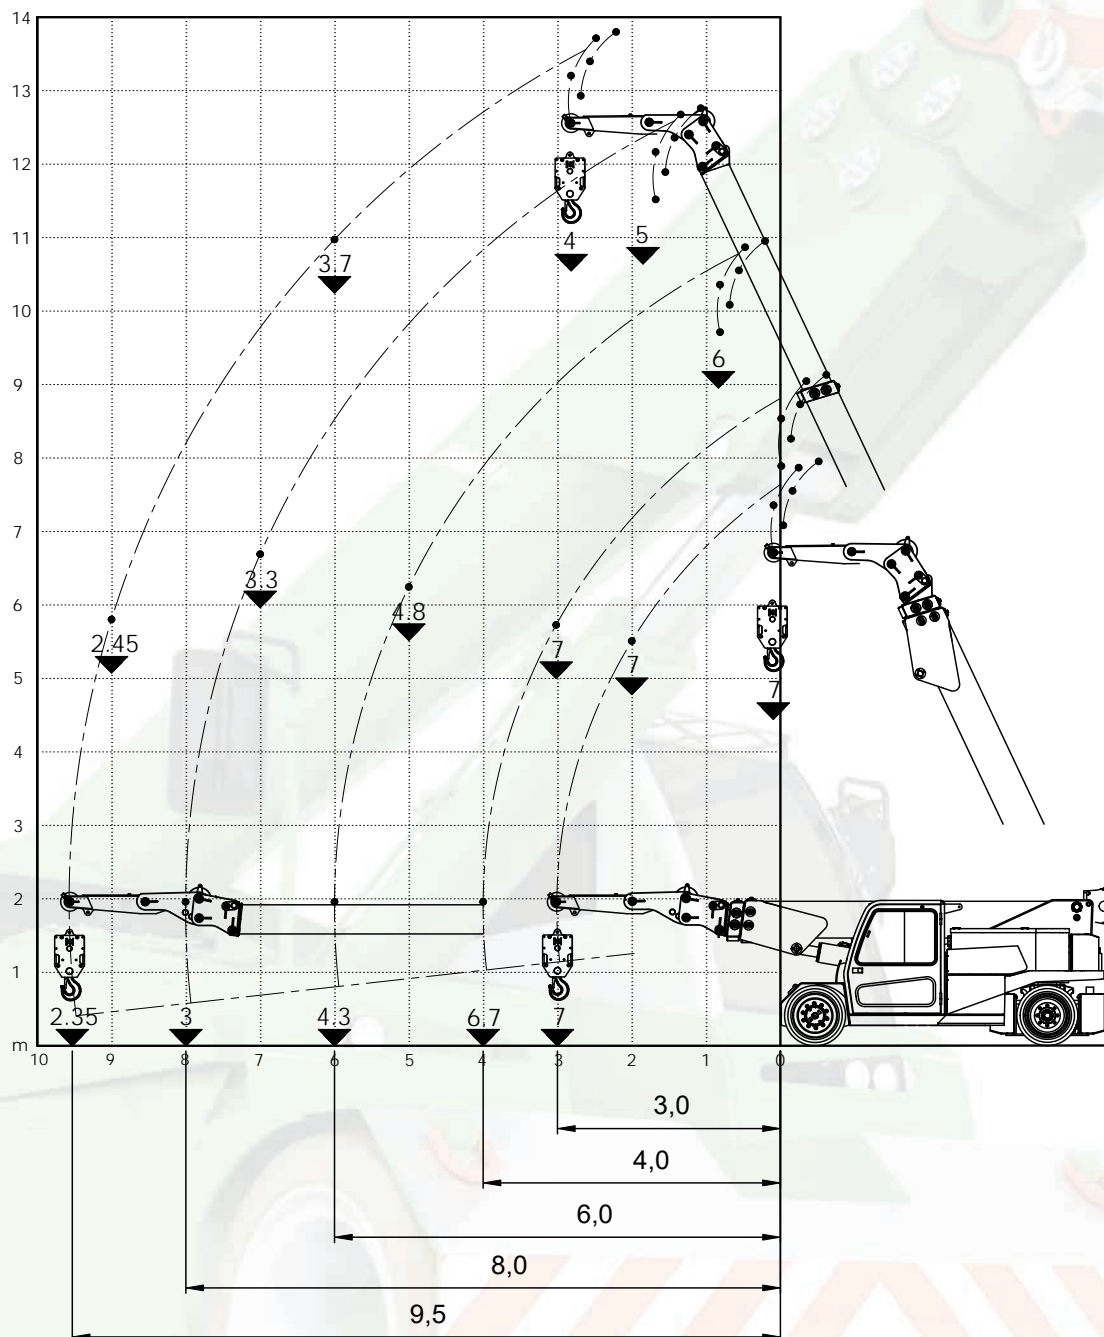

	N. MAX ROPE L	
	11 t	
	SINGLE ROPE L	
	2,75 t	

Load charts

Articulated jib 13t@1m
Winch
3 counterweights

Maximum capacity
Winch: 11t

Extension 7t@1m on articulated jib 13t@1m

	N. MAX ROPEL	
	7 t	
	SINGLE ROPEL	
	2,75 t	

Load charts

- Extension 7t@1m
- Articulated jib 13t@1m
- Winch
- 3 counterweights

Maximum capacity
Winch: 7t

Hydraulic jib 8.5t@1.8m

	N. MAX ROPE 1/2	
	8,5 t	
	SINGLE ROPE 1/2	
	2,75 t	

Load charts

Hydraulic jib 8.5t@1.8m
 Winch
 3 counterweights

Maximum capacity
 Winch: **8,5t**

Hydraulic jib 7t@2.2m

Load charts

- Hydraulic jib 7t@2.2m
- Hook
- 3 counterweights
- Extended

Hydraulic jib 7t@2.2m

	N. MAX. ROPE ↗	
	4 t	
	SINGLE ROPE ↗	
	2,75 t	

Load charts

3 counterweights

Extended

Forks 8t@0.6m

Load charts

Forks 8t@0.6m
3 counterweights

Maximum capacity
8t