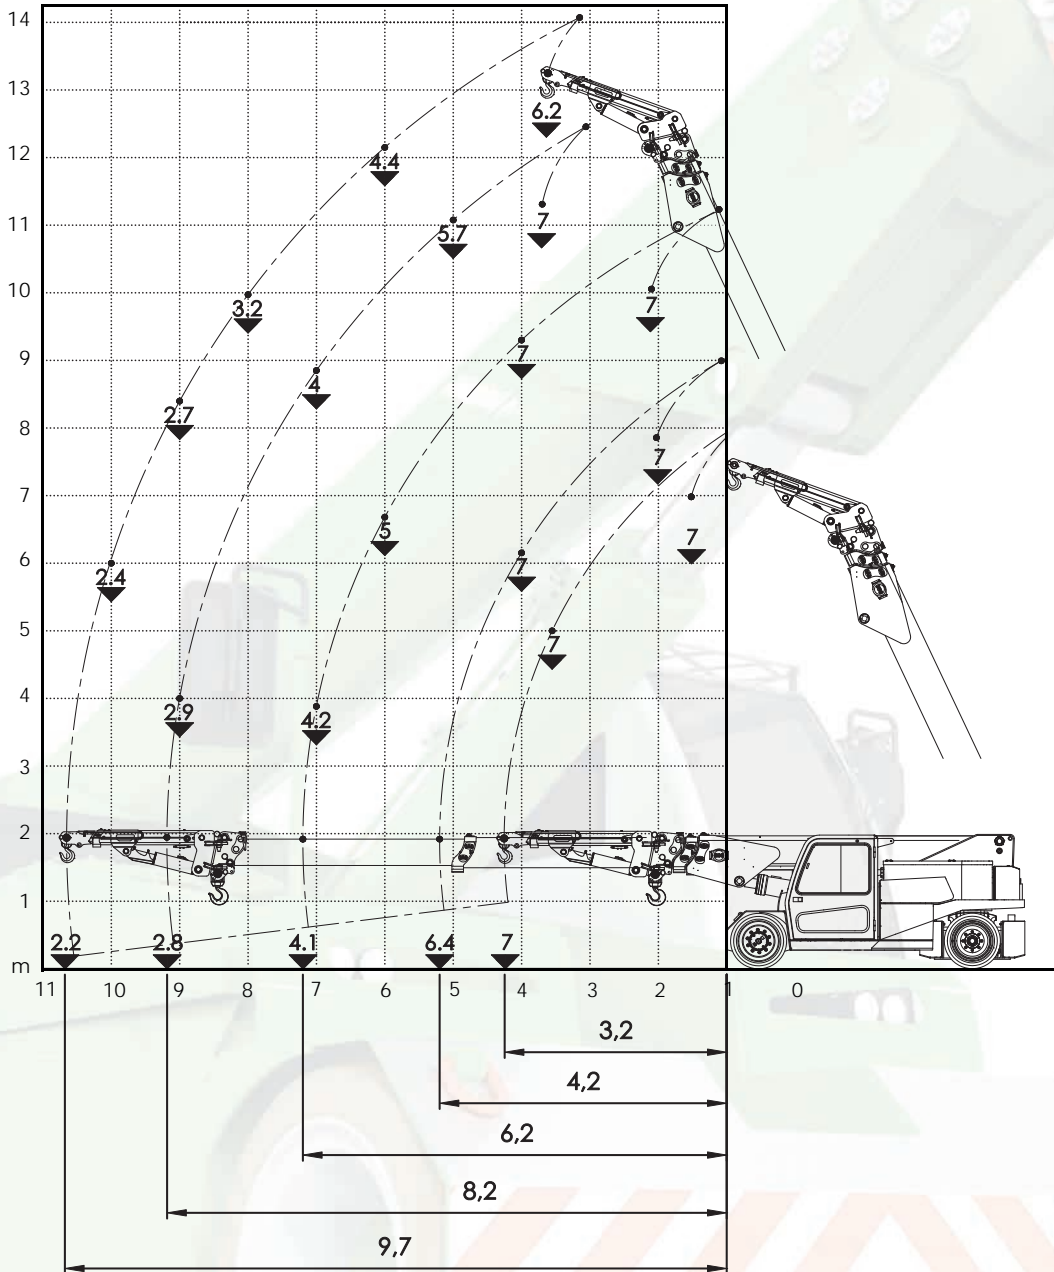

Maximum capacity
 Winch: **8,5t**

Hydraulic jib 7t@2.2m

Load charts

- Hydraulic jib 7t@2.2m
- Hook
- 3 counterweights
- Extended

Hydraulic jib 7t@2.2m

	N. MAX. ROPE ↗	
	4 t	
	SINGLE ROPE ↗	
	2,75 t	

Load charts

- Hydraulic jib 7t@2.2m
- Winch
- 3 counterweights
- Extended

Hydraulic jib 7t@2.2m

Load charts

- Hydraulic jib 7t@2.2m
- Hook
- 3 counterweights
- Retracted

Maximum capacity
Hook: **7t**

Hydraulic jib 7t@2.2m

	N. MAX. ROPE 4	
	7 t	
	SINGLE ROPE 1	
	2,75 t	

Load charts

- Hydraulic jib 7t@2.2m
- Winch
- 3 counterweights
- Retracted

Maximum capacity
Winch: 7t

Hydraulic jib F63

Load charts

Hydraulic jib F63

Hook