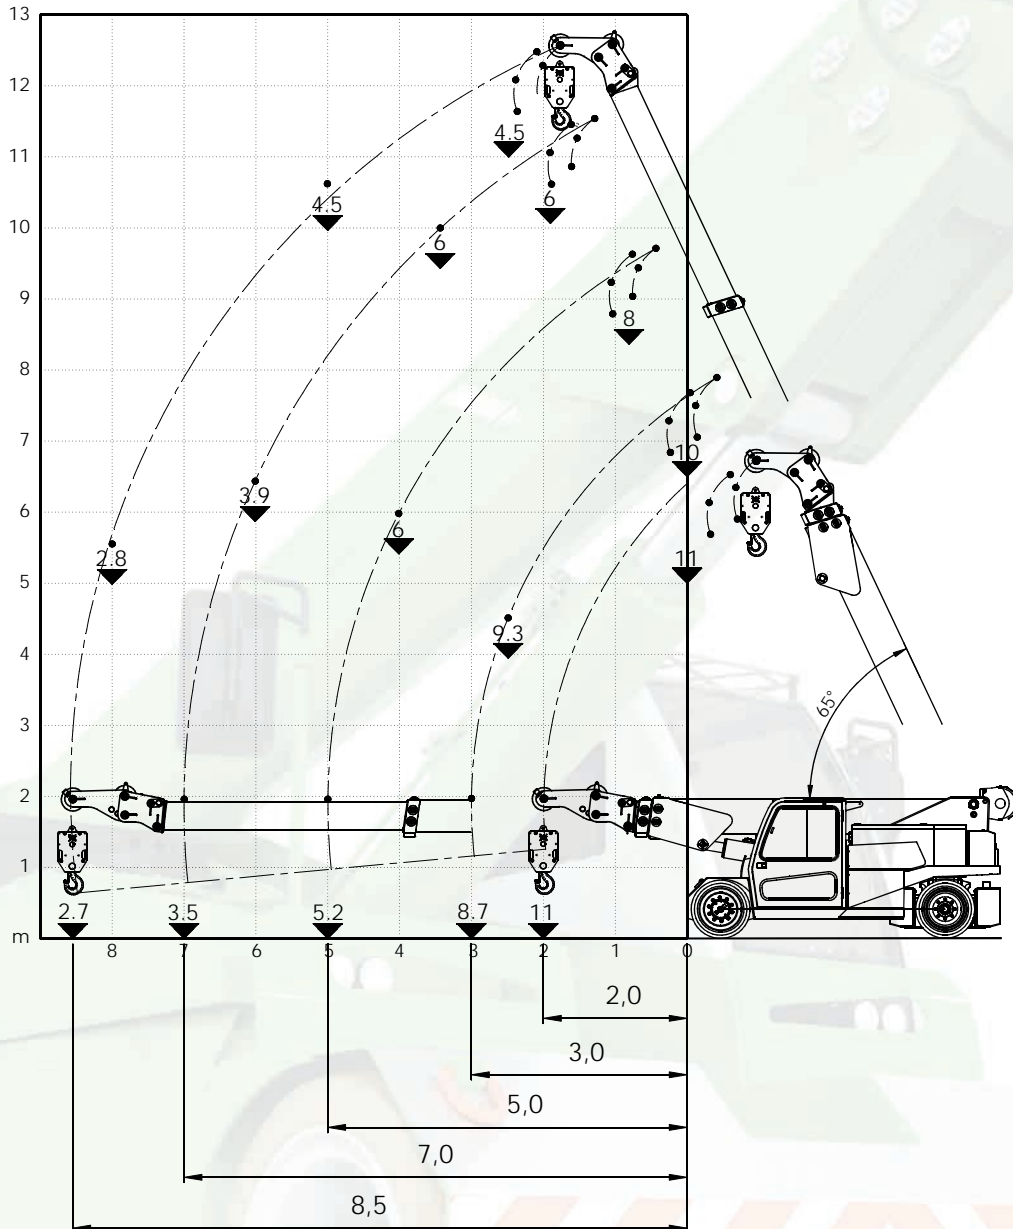

Articulated jib 13t@1m

Load charts

Articulated jib 13t@1m

Hook

3 counterweights

Maximum capacity

Hook: 13t

Articulated jib 13t@1m

	N. MAX ROPE L	
	11 t	
	SINGLE ROPE L	
	2,75 t	

Load charts

Articulated jib 13t@1m
Winch
3 counterweights

Maximum capacity
Winch: 11t

Extension 7t@1m on articulated jib 13t@1m

	N. MAX ROPEL	
	7 t	
	SINGLE ROPEL	
	2,75 t	

Load charts

- Extension 7t@1m
- Articulated jib 13t@1m
- Winch
- 3 counterweights

Maximum capacity
Winch: 7t

Hydraulic jib 8.5t@1.8m

	N. MAX ROPE 1/2	
	8,5 t	
	SINGLE ROPE 1/2	
	2,75 t	

Load charts

Hydraulic jib 8.5t@1.8m
 Winch
 3 counterweights

Maximum capacity
 Winch: **8,5t**

Hydraulic jib 7t@2.2m

Load charts

- Hydraulic jib 7t@2.2m
- Hook
- 3 counterweights
- Extended

Hydraulic jib 7t@2.2m

	N. MAX. ROPE ↗	
	4 t	
	SINGLE ROPE ↗	
	2,75 t	

Load charts