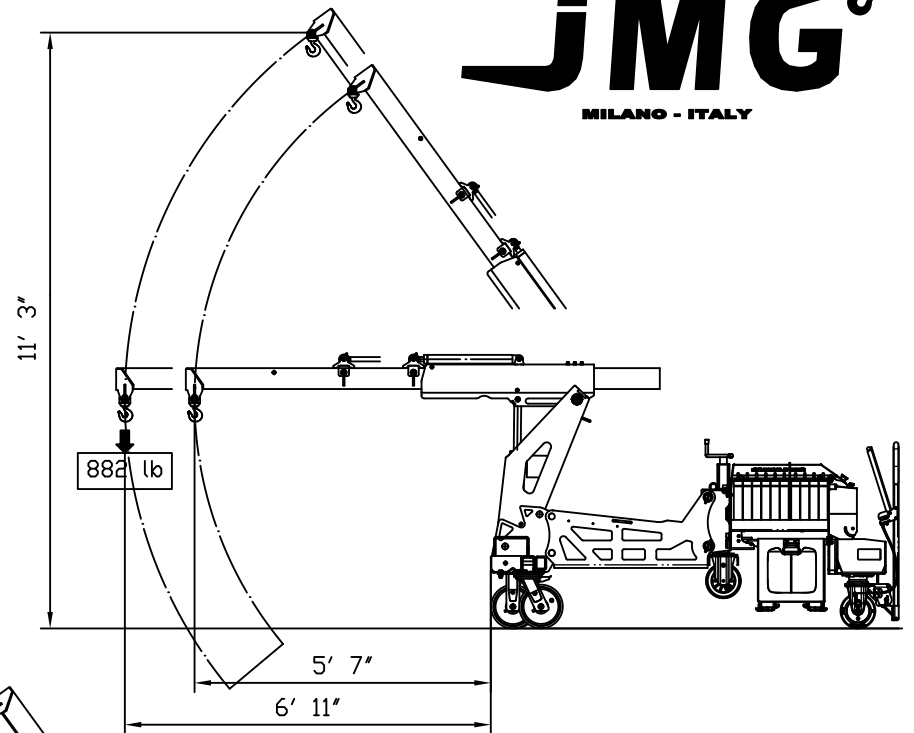

DIAGRAMMA DELLE PORTATE (lb)
 CAPACITY DIAGRAM (lb)
 TRAGLASTDIAGRAMM (lb)
 LASTENDIAGRAM (lb)
 TABLEAU DES CHARGES (lb)
 DIAGRAMA DE LAS CARGAS (lb)

JMG
 MILANO - ITALY

ZAVORRA	882 lb
COUNTERWEIGHT	
KONTERGEWICHT	
TEGENWICHT	
CONTREPOIDS	
CONTRAPESO	

GREENLIFTER 1000