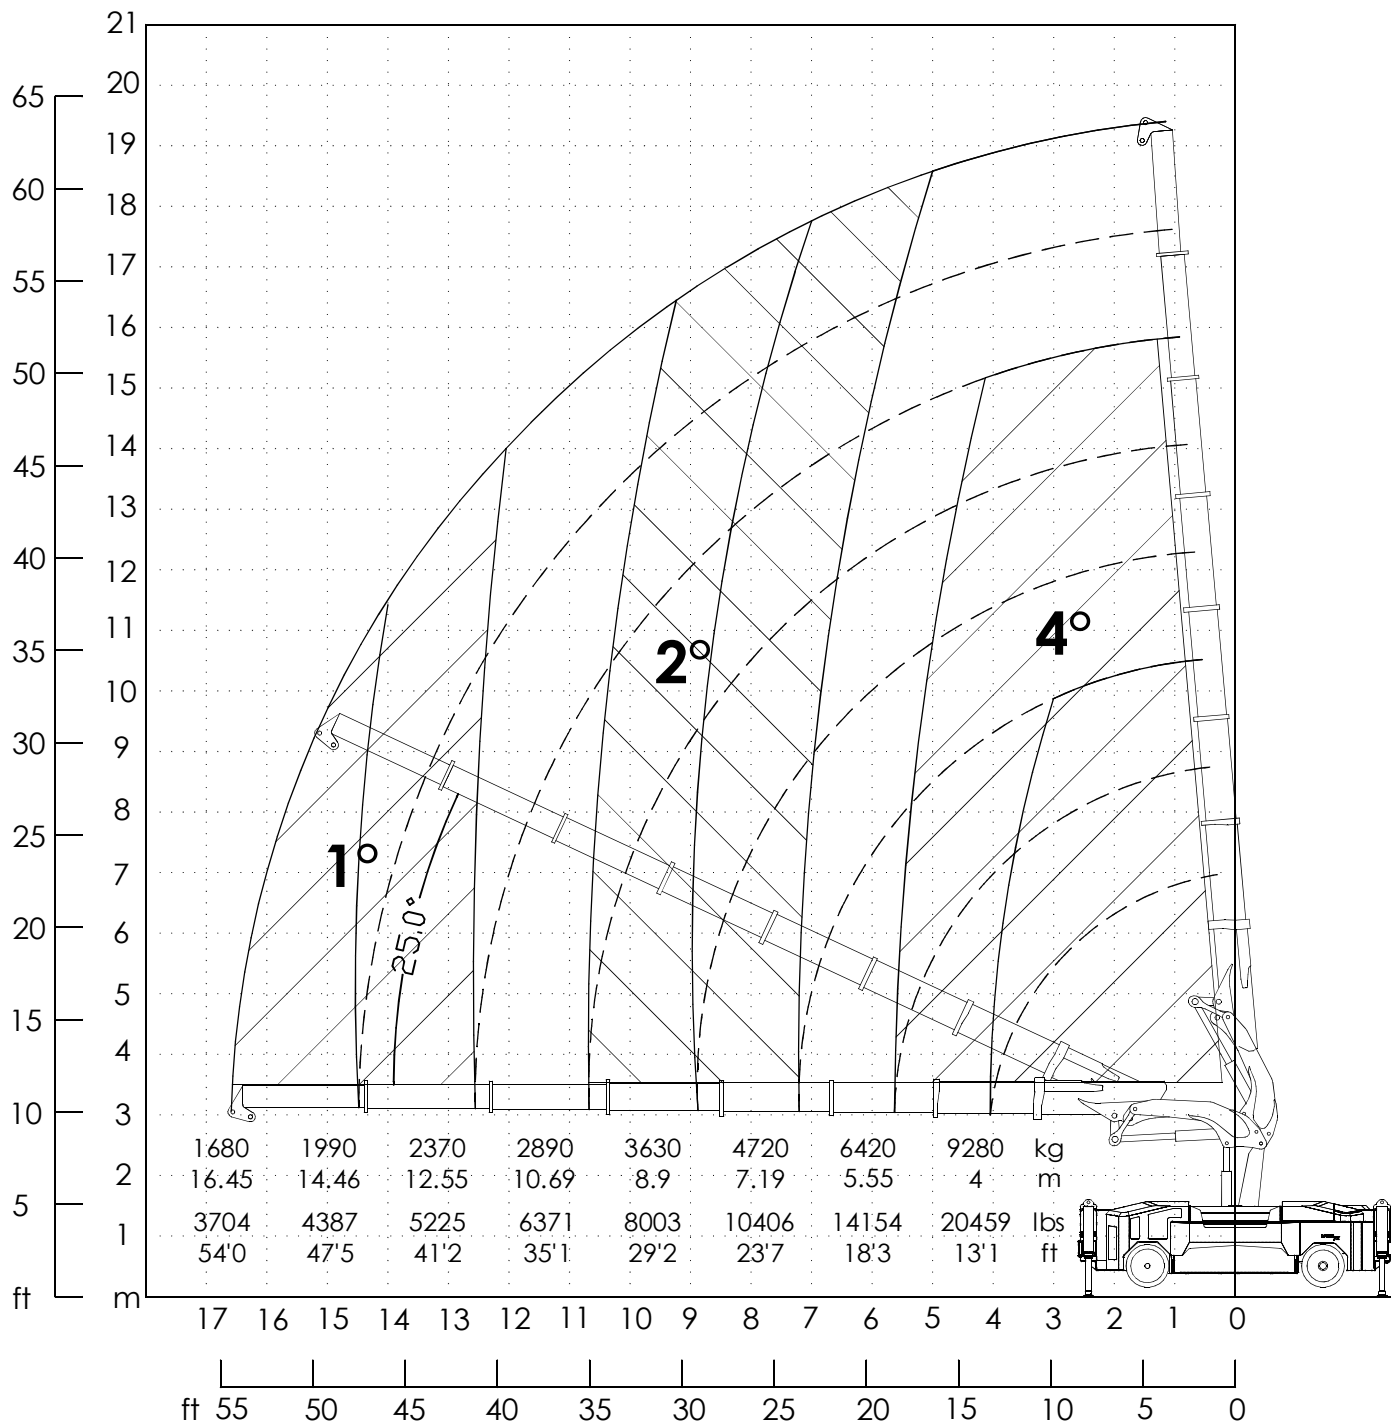

DIAGRAMMA DELLE PORTATE (kg-lbs)
CAPACITY DIAGRAM (kg-lbs)
TRAGLASTDIAGRAMM (kg-lbs)
LASTENDIAGRAM (kg-lbs)
TABLEAU DES CHARGES (kg-lbs)
DIAGRAMA DE LAS CARGAS (kg-lbs)

JMG

Portate con organo
Tiro max diretto 2500 daN
Massa bozzello e rinvii 150 kg

Max pull one line 2500 daN
Block and pulleys 150 kg

MC 50000RE

Cod.: 090-DIA-06305

A 1:125