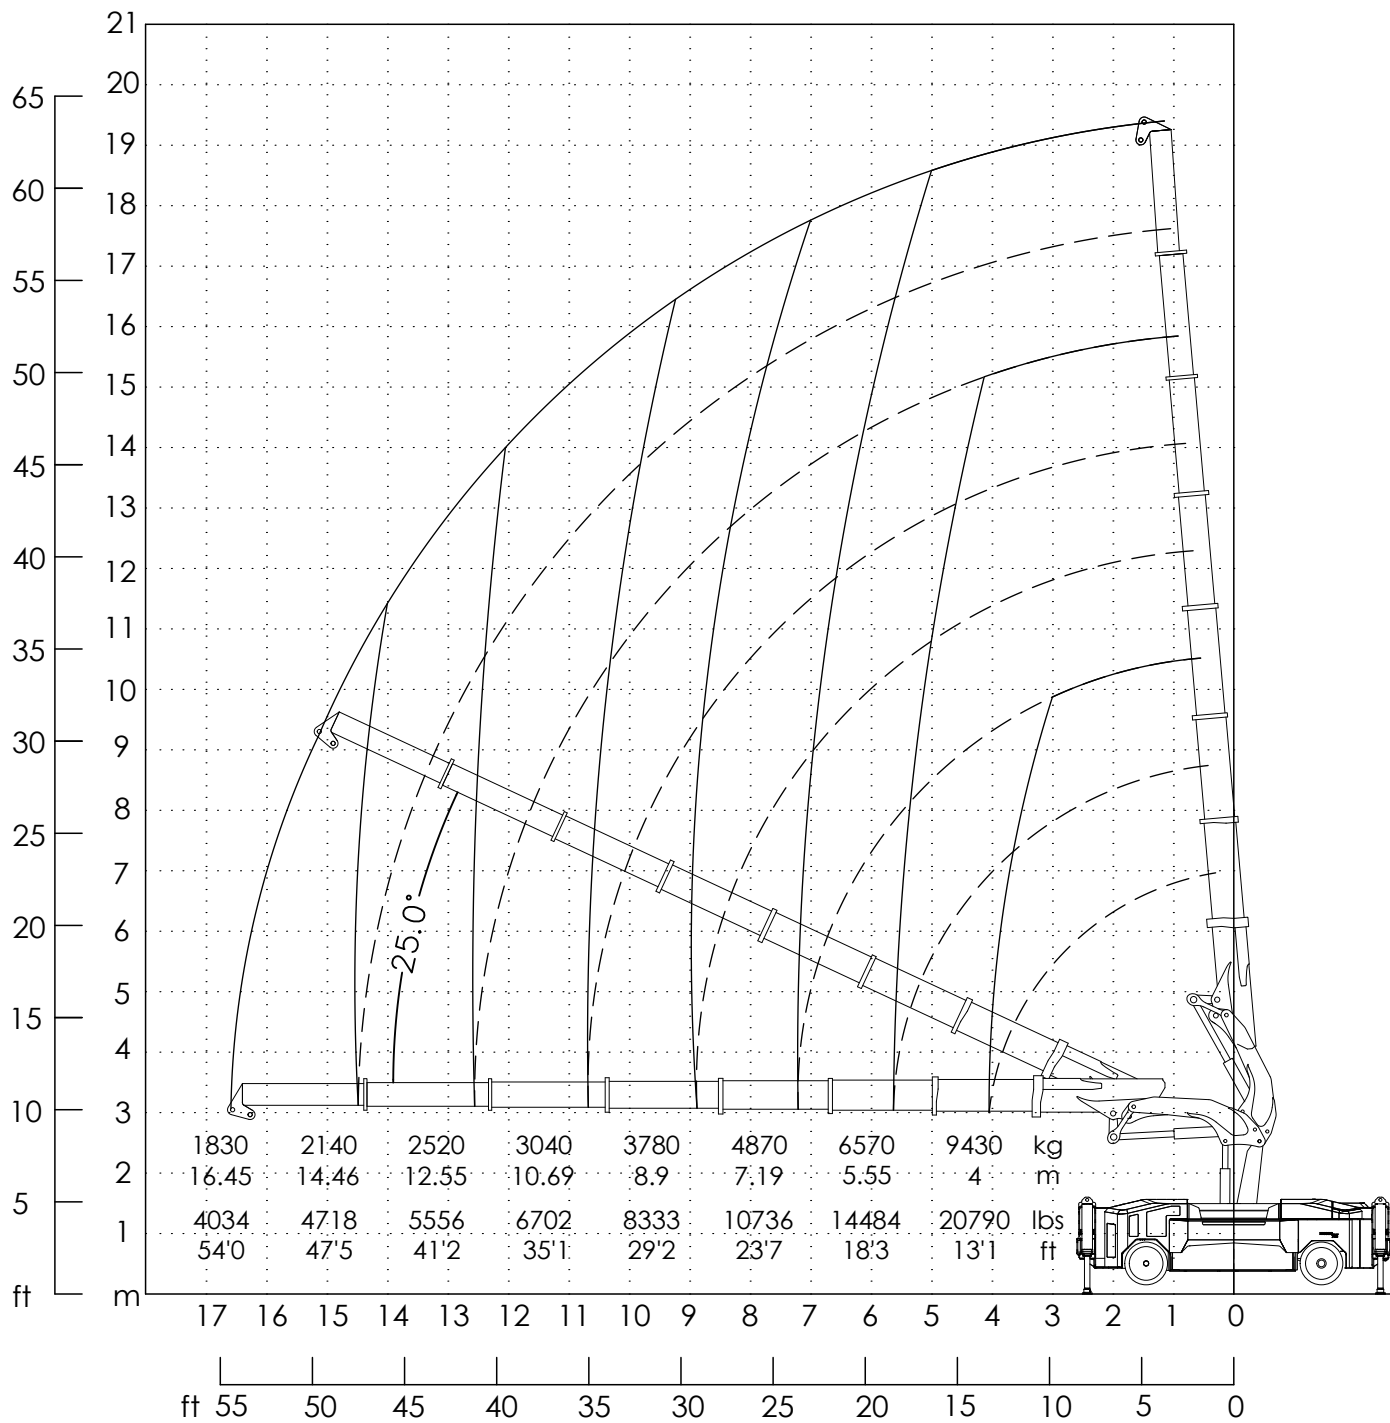

DIAGRAMMA DELLE PORTATE (kg-lbs)  
 CAPACITY DIAGRAM (kg-lbs)  
 TRAGLASTDIAGRAMM (kg-lbs)  
 LASTENDIAGRAM (kg-lbs)  
 TABLEAU DES CHARGES (kg-lbs)  
 DIAGRAMA DE LAS CARGAS (kg-lbs)

## MC 5000RE

Cod.: 090-DIA-04898

1:125

DIAGRAMMA DELLE PORTATE (kg-lbs)  
 CAPACITY DIAGRAM (kg-lbs)  
 TRAGLASTDIAGRAMM (kg-lbs)  
 LASTENDIAGRAM (kg-lbs)  
 TABLEAU DES CHARGES (kg-lbs)  
 DIAGRAMA DE LAS CARGAS (kg-lbs)

## MC 50000RE

Cod.: 090-DIA-06305

A 1:125